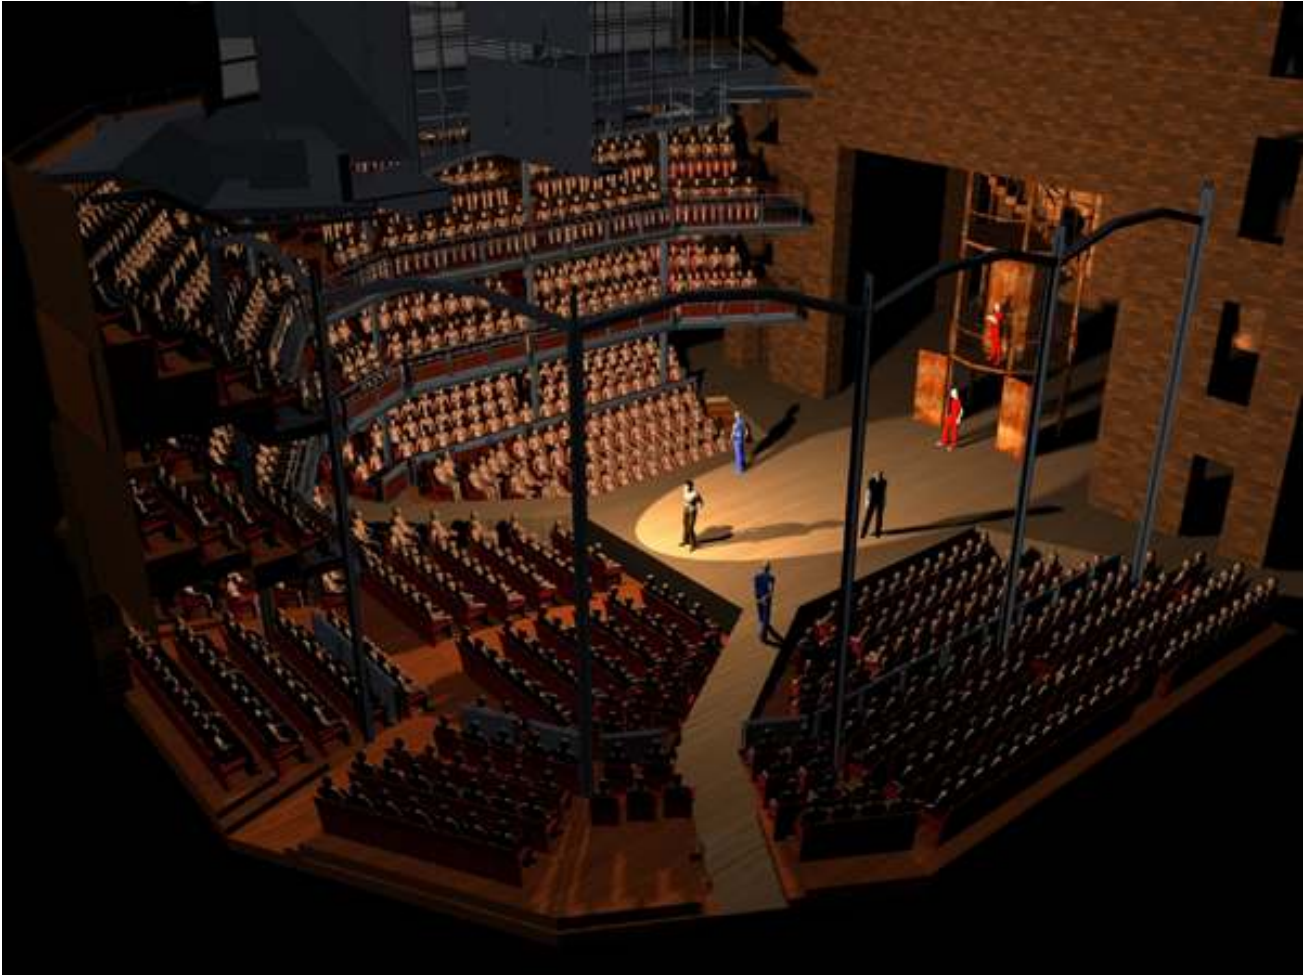

## Latest auditorium sketch of the new Royal Shakespeare Theatre

Latest sketch of the new RST auditorium produced by Charcoalblue. Work on the designs continues using the valuable feedback from audiences visiting the prototype auditorium at The Courtyard Theatre.