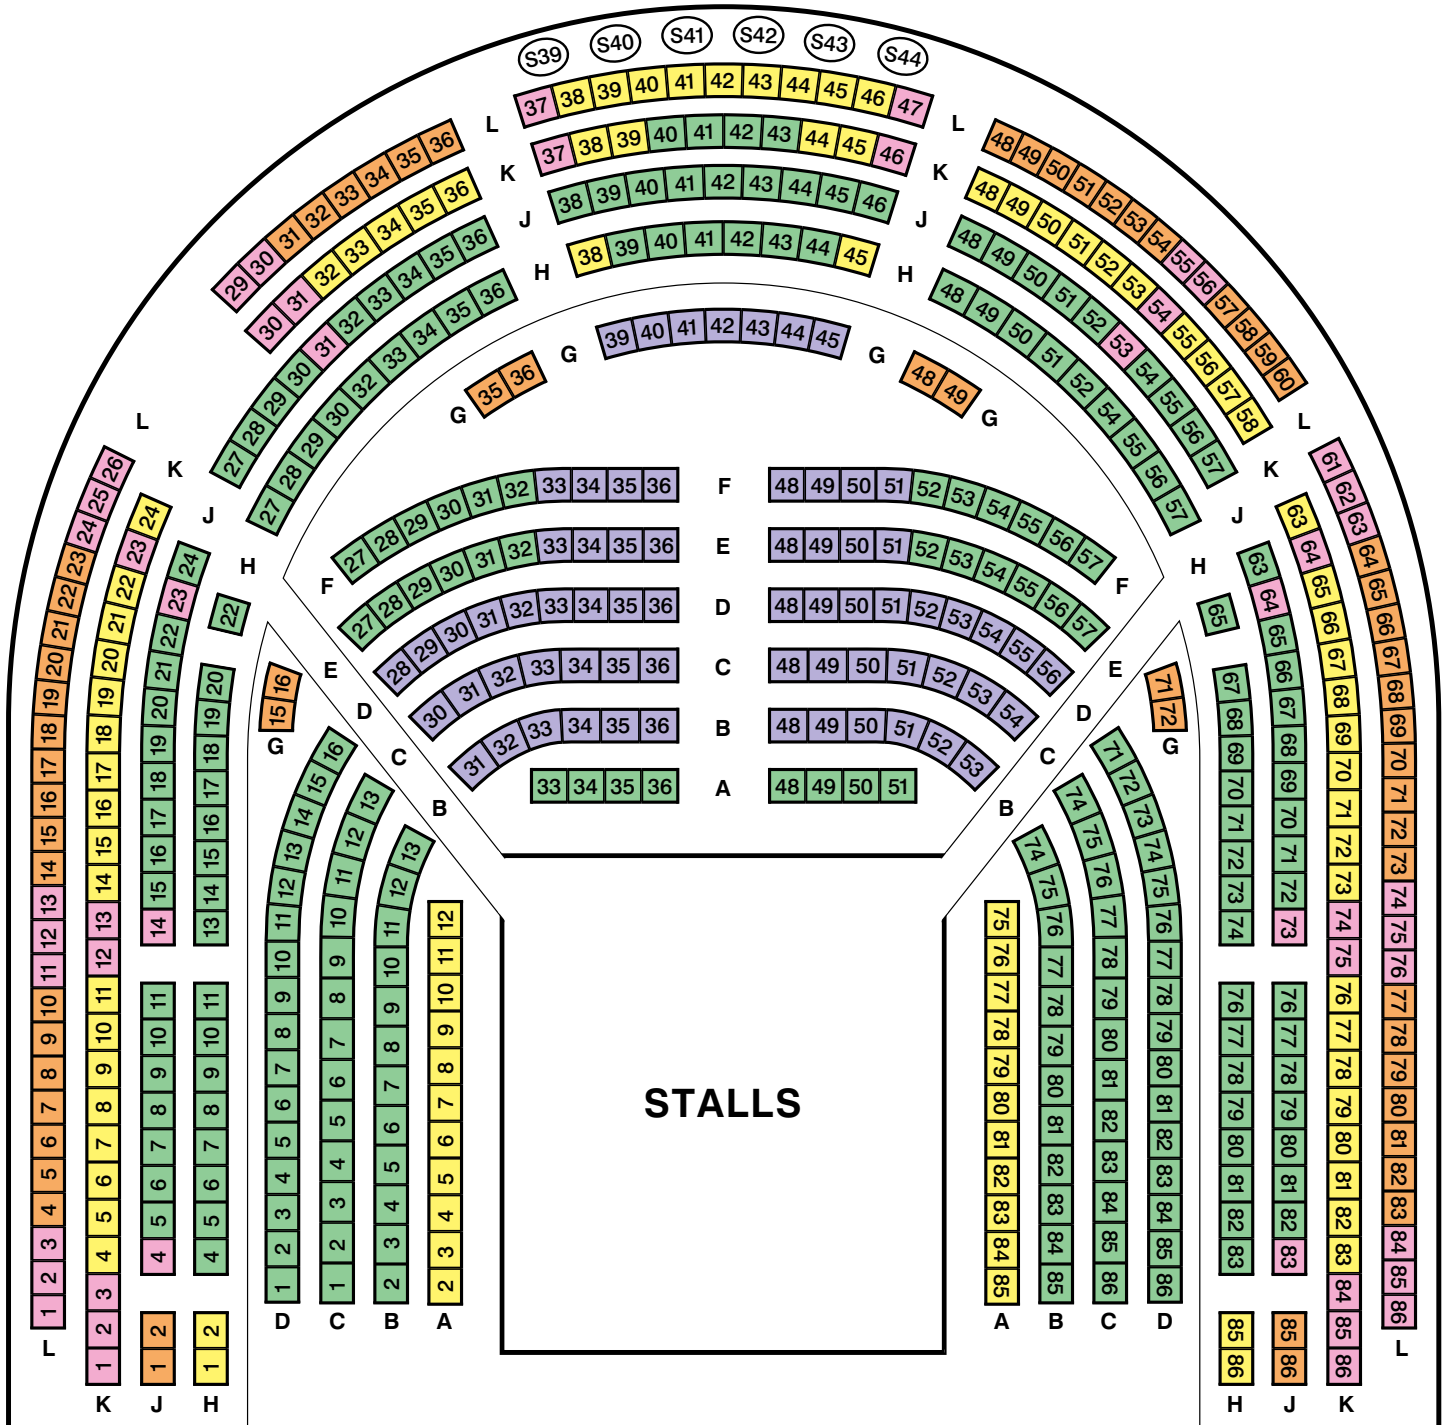

# ROYAL SHAKESPEARE THEATRE

Superseats
  A
  B
  C
  D
  E-RV
  Standing

# ROYAL SHAKESPEARE THEATRE

Superseats
  A
  B
  C
  D
  E-RV
  Standing

Superseats
  A
  B
  C
  D
  E-RV
  Standing