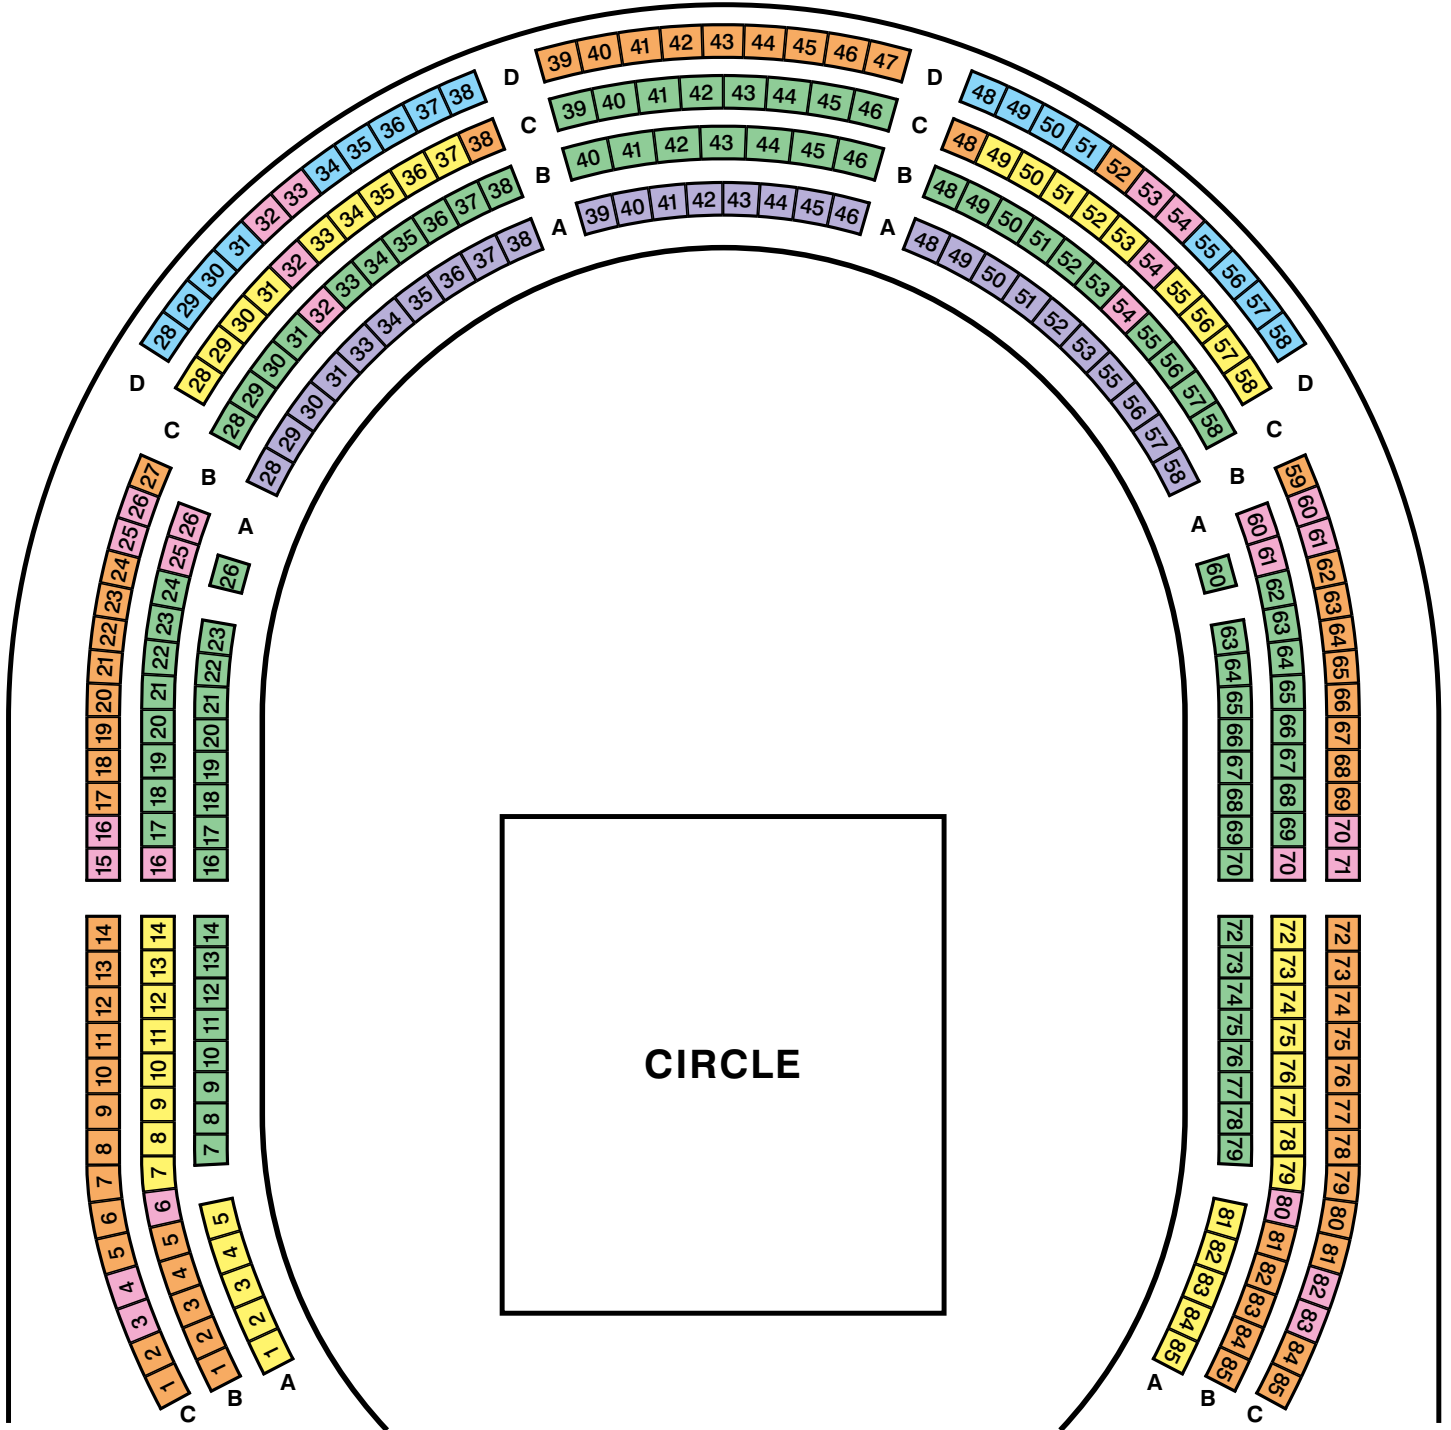

# ROYAL SHAKESPEARE THEATRE

Superseats
  A
  B
  C
  D
  E-RV
  Standing

# ROYAL SHAKESPEARE THEATRE

Superseats
  A
  B
  C
  D
  E-RV
  Standing

Superseats
  A
  B
  C
  D
  E-RV
  Standing