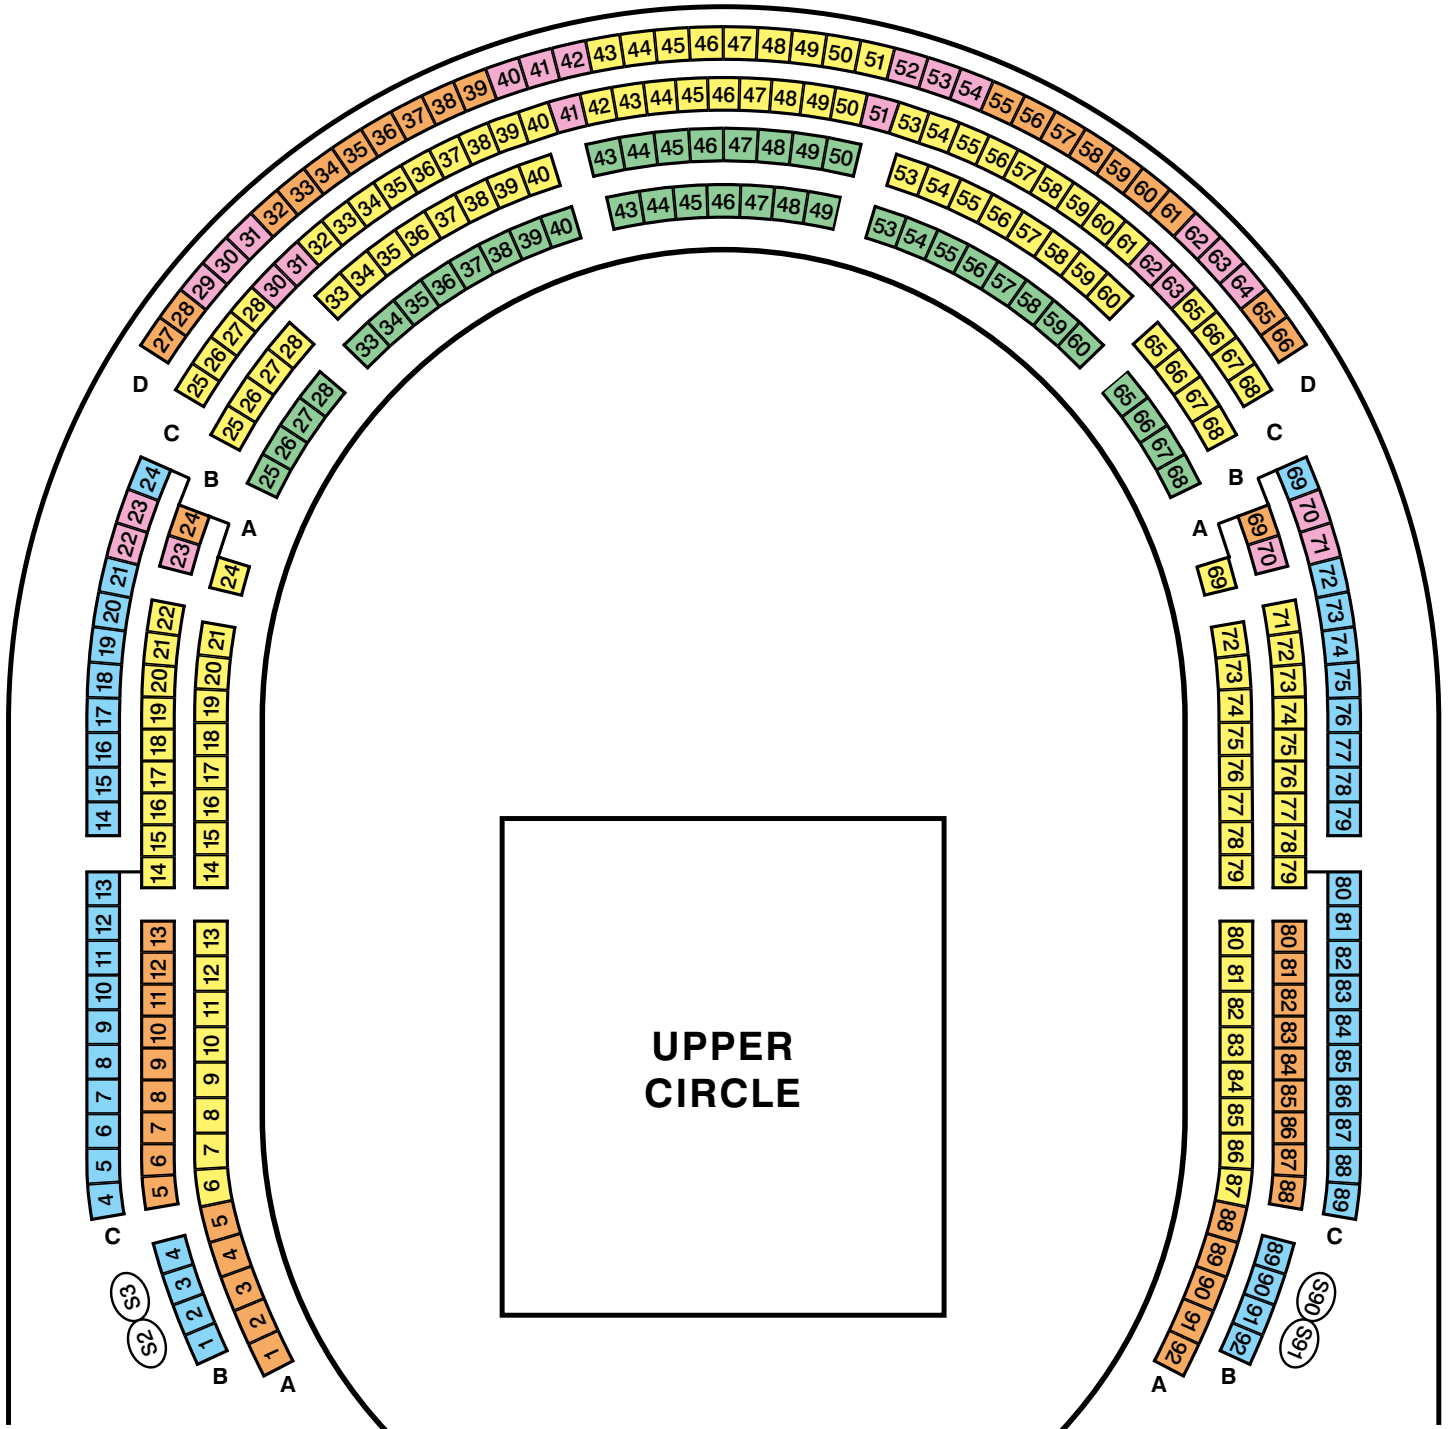

# ROYAL SHAKESPEARE THEATRE

Superseats
  A
  B
  C
  D
  E-RV
  Standing

# ROYAL SHAKESPEARE THEATRE

Superseats
  A
  B
  C
  D
  E-RV
  Standing

Superseats
  A
  B
  C
  D
  E-RV
  Standing